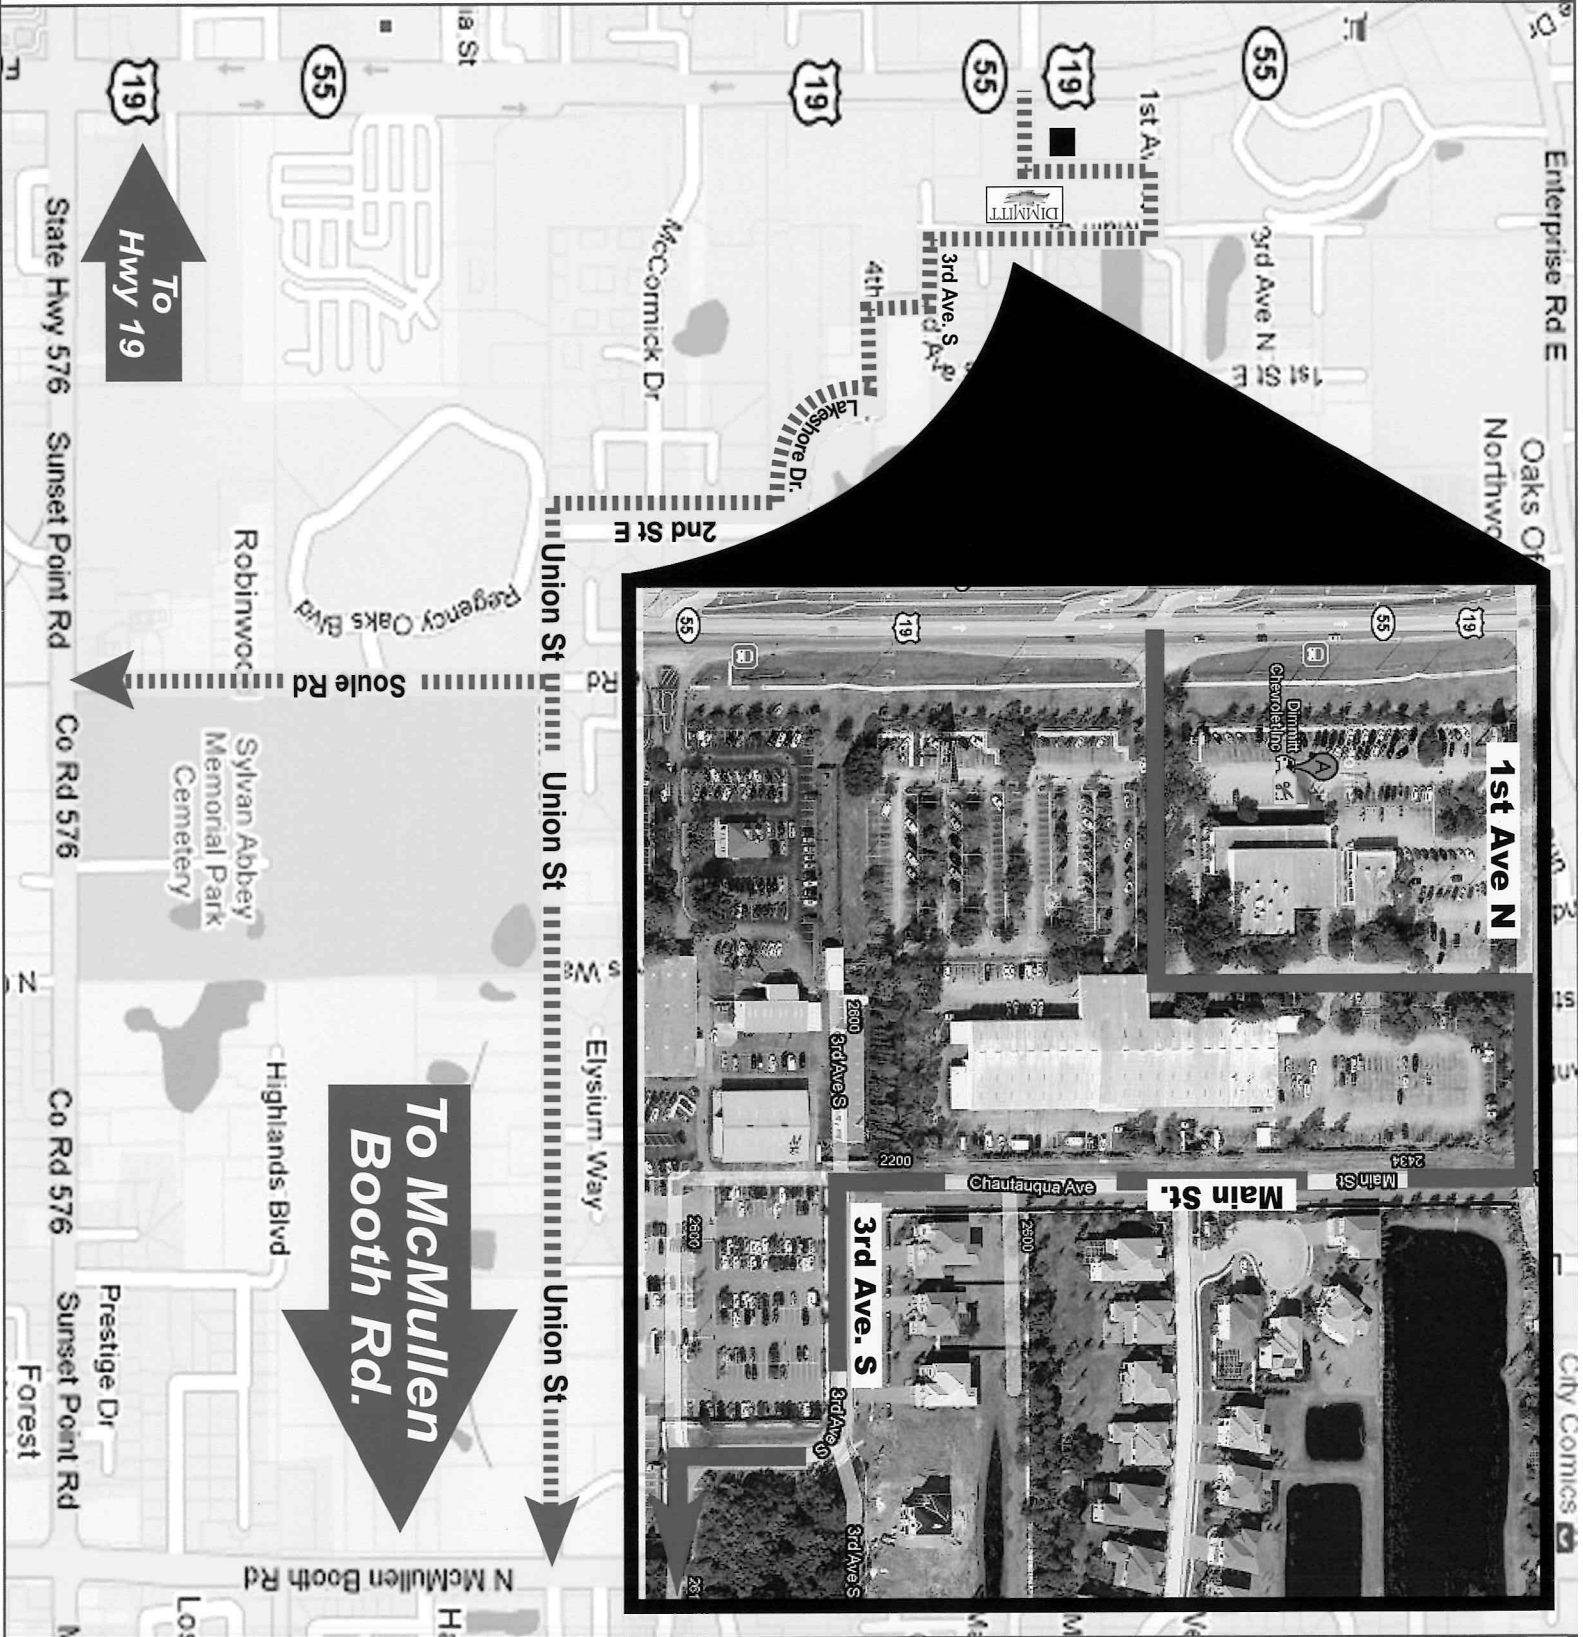

727-791-1818

www.DimmittChevrolet.com

25485 US Hwy 19 North

Clearwater, FL 34625

**FOR SAFETY
PLEASE FOLLOW
OUR SPECIAL
“CONSTRUCTION
SHORTCUTS”
DETAILED MAP.**

**To McMullen
Booth Rd.**

**To
Hwy 19**