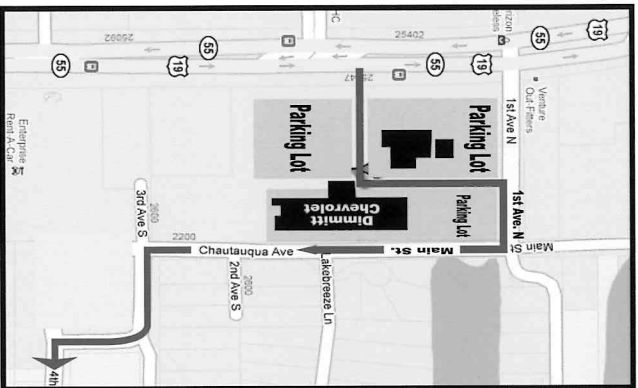

727-791-1818

www.DimmittChevrolet.com

25485 US Hwy 19 North

Clearwater, FL 34625

**FOR SAFETY
PLEASE FOLLOW
OUR SPECIAL
“CONSTRUCTION
SHORTCUTS”
DETAILED MAP.**

**To McMullen
Booth Rd.**

**To
Hwy 19**