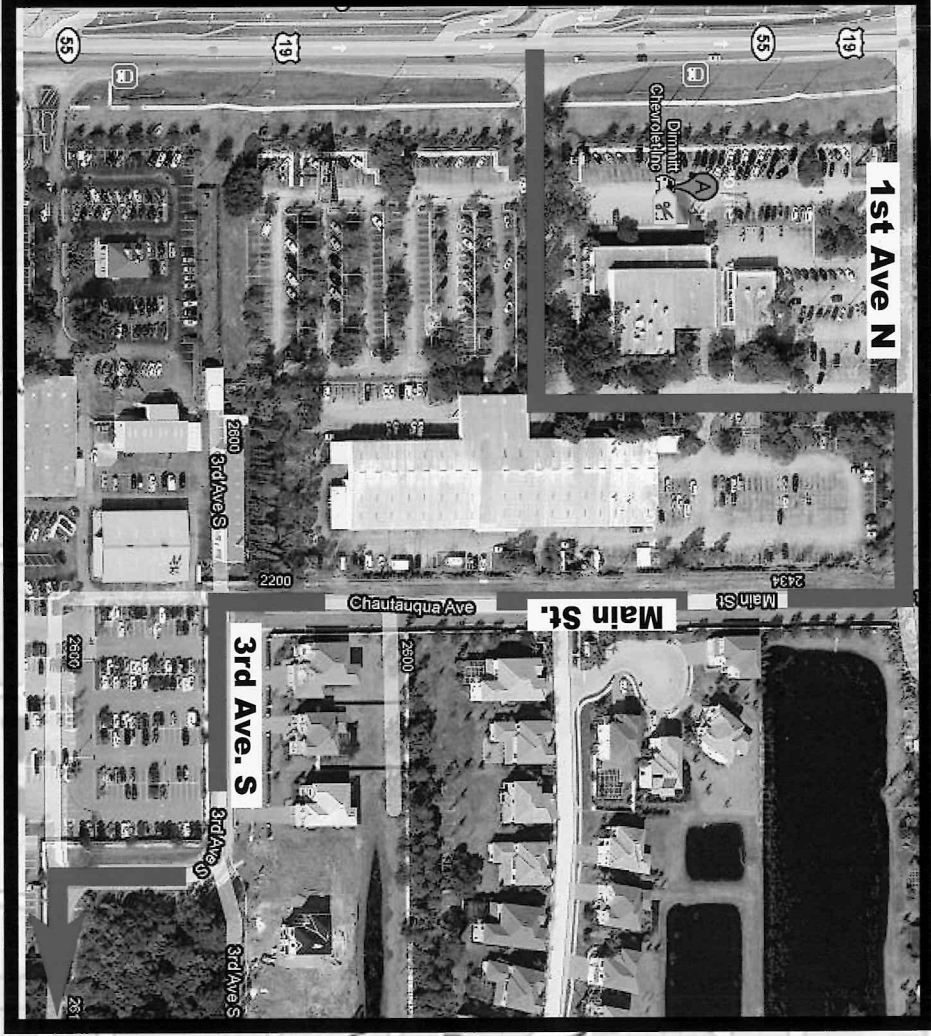

727-791-1818

www.DimmittChevrolet.com

25485 US Hwy 19 North

Clearwater, FL 34625

**FOR SAFETY
PLEASE FOLLOW
OUR SPECIAL
“CONSTRUCTION
SHORTCUTS”
DETAILED MAP.**

**To McMullen
Booth Rd.**

**To
Hwy 19**